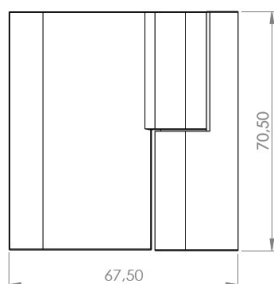

## Description:

Shower Hinge "Jaro" Up/Down, CPL, 90DG, Right, Wall/Glass, 6-8mm Glass Thickness,  $\varnothing 14$ mm Drilling, All Brass Material,, Self closing from 45 DG, Hold Stop at 0 & 90 DG

## Item number:

15.23.110-0

Units	Box	Carton	HS Code	Barcode
Pcs.	1	20	8302100090	
				5704866486002