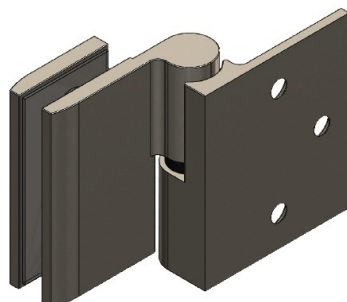

PRODUCT SHEET

Description:

Shower Hinge "Jaro" Up/Down, CPL, 90DG, Right, Wall/Glass, 6-8mm Glass Thickness, $\varnothing 14$ mm Drilling, All Brass Material,, Self closing from 45 DG, Hold Stop at 0 & 90 DG

Item number:

15.23.110-0

Units	Box	Carton	HS Code	Barcode
Pcs.	1	20	8302100090	
				5704866486002

SISO A/S

Mileparken 11
DK-2740 Skovlunde
Denmark
VAT: DK 24786013

Phone +45 45 830 900

www.siso.dk
siso@siso.dk

Danske Bank
Nytorv Branch
Copenhagen
SWIFT: DABADKKK

Account no.
4180 3112 112936
IBAN Account
DK7230003112112936