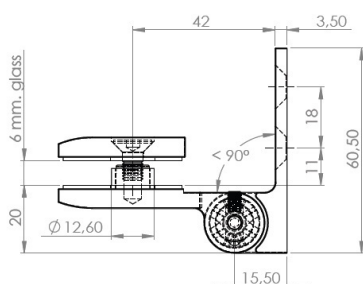

PRODUCT SHEET

Description:

Shower Hinge "Jaro" Up/Down, CPL, 90DG, Right, Wall/Glass, 6-8mm Glass Thickness, $\varnothing 14$ mm Drilling, All Brass Material,, Self closing from 45 DG, Hold Stop at 0 & 90 DG

Item number:

15.23.110-0

Units	Box	Carton	HS Code	Barcode
Pcs.	1	20	8302100090	
				5704866486002

SISO A/S

Mileparken 11
DK-2740 Skovlunde
Denmark
VAT: DK 24786013

Phone +45 45 830 900

www.siso.dk
siso@siso.dk

Danske Bank
Nytorv Branch
Copenhagen
SWIFT: DABADKKK

Account no.
4180 3112 112936
IBAN Account
DK7230003112112936