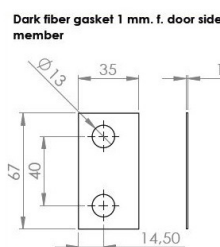

PRODUCT SHEET

Description:

Shower Hinge "Jaro" Up/Down, CPL, 90DG, Right, Wall/Glass, 6-8mm Glass Thickness, $\varnothing 14$ mm Drilling, All Brass Material,, Self closing from 45 DG, Hold Stop at 0 & 90 DG

Item number:

15.23.110-0

Units	Box	Carton	HS Code	Barcode
Pcs.	1	20	8302100090	
				5704866486002

SISO A/S

Mileparken 11
DK-2740 Skovlunde
Denmark
VAT: DK 24786013

Phone +45 45 830 900

www.siso.dk
siso@siso.dk

Danske Bank
Nytorv Branch
Copenhagen
SWIFT: DABADKKK

Account no.
4180 3112 112936
IBAN Account
DK7230003112112936