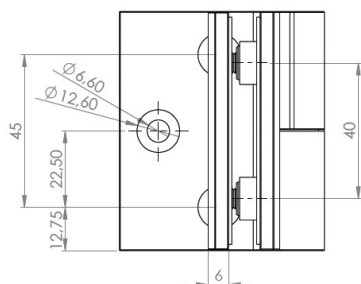

PRODUCT SHEET

Description:

Shower Hinge "Jaro" Up/Down, CPL, 90DG, Right, Wall/Glass, 6-8mm Glass Thickness, $\varnothing 14$ mm Drilling, All Brass Material,, Self closing from 45 DG, Hold Stop at 0 & 90 DG

Item number:

15.23.110-0

Units	Box	Carton	HS Code	Barcode
Pcs.	1	20	8302100090	
				5704866486002

SISO A/S

Mileparken 11
DK-2740 Skovlunde
Denmark
VAT: DK 24786013

Phone +45 45 830 900

www.siso.dk
siso@siso.dk

Danske Bank
Nytorv Branch
Copenhagen
SWIFT: DABADKKK

Account no.
4180 3112 112936
IBAN Account
DK7230003112112936