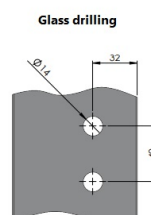

PRODUCT SHEET

Description:

Shower Hinge "Jaro" Up/Down, CPL, 90DG, Right, Wall/Glass, 6-8mm Glass Thickness, $\varnothing 14$ mm Drilling, All Brass Material,, Self closing from 45 DG, Hold Stop at 0 & 90 DG

Item number:

15.23.110-0

Units	Box	Carton	HS Code	Barcode
Pcs.	1	20	8302100090	
				5704866486002

SISO A/S

Mileparken 11
DK-2740 Skovlunde
Denmark
VAT: DK 24786013

Phone +45 45 830 900

www.siso.dk
siso@siso.dk

Danske Bank
Nytorv Branch
Copenhagen
SWIFT: DABADKKK

Account no.
4180 3112 112936
IBAN Account
DK7230003112112936